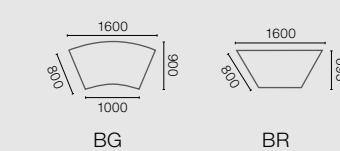

Tables for conference rooms

Tafels voor conferentieruimtes
Столы для конференц-помещений