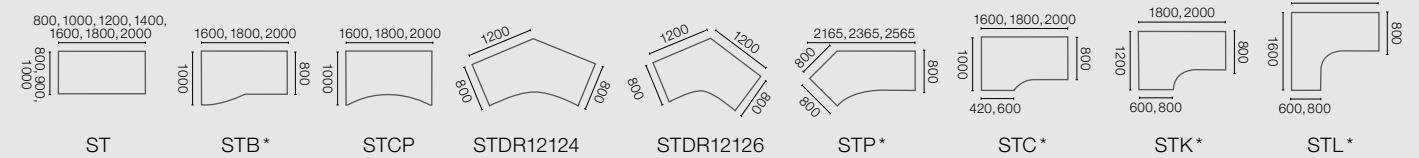

Desks | Bureaus | Письменные столы

Conference extensions

Aanzetelementen voor conferenties
Приставки к столам для конференций