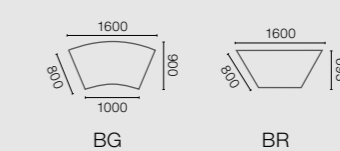

Tables for conference rooms

Tafels voor conferentieruimtes
Столы для конференц-помещений