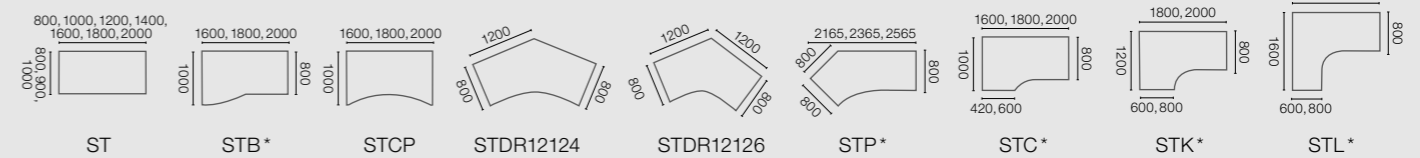

Desks | Bureaus | Письменные столы

Conference extensions

Aanzetelementen voor conferenties
Приставки к столам для конференций